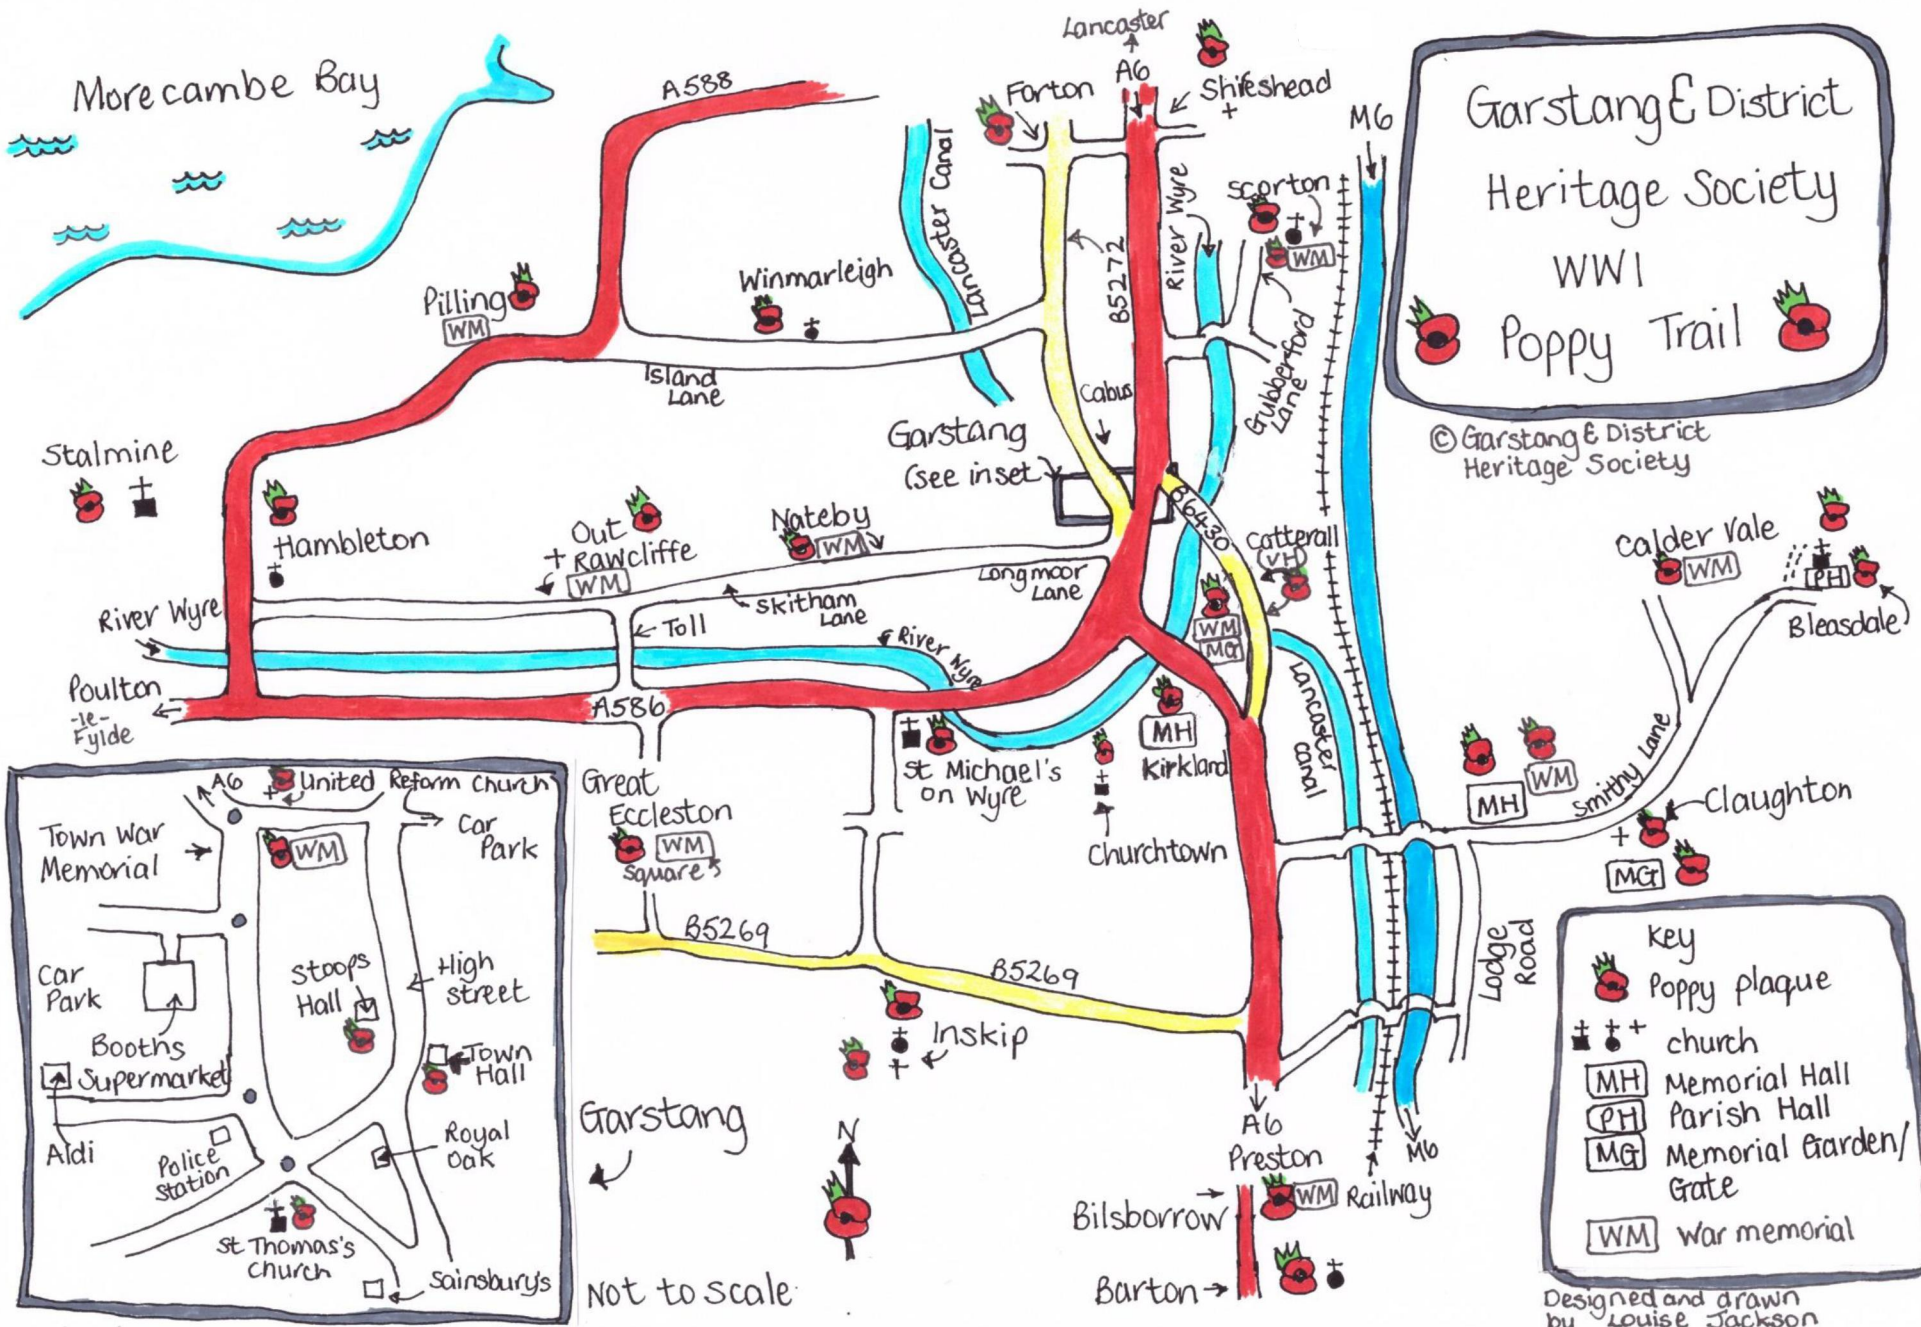

Garstang & District Heritage Society WWI Poppy Trail

© Garstang & District
Heritage Society

1. Key
2. Poppy plaque
   - church
   - Memorial Hall
   - Parish Hall
   - Memorial Garden/Grate
   - War memorial

Designed and drawn
by Louise Jackson

Garstang
Not to scale